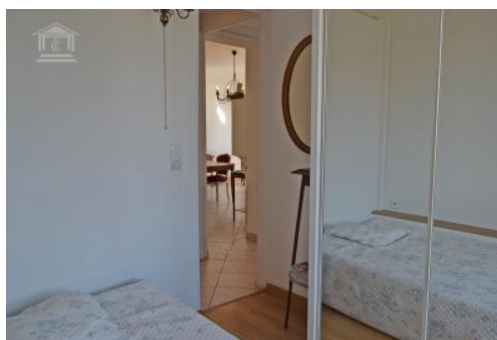

Seasonal rental Apartment - Cannes

Center Immobilier Croisette
17 boulevard de la Croisette
Le Gray d'Albion
06400 Cannes - France
Phone : +33 4 97 06 00 40