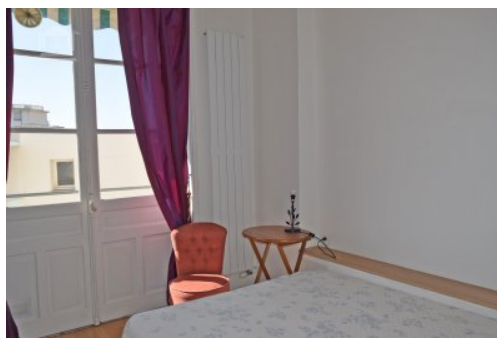

Seasonal rental Apartment - Cannes

Center Immobilier Croisette
17 boulevard de la Croisette
Le Gray d'Albion
06400 Cannes - France
Phone : +33 4 97 06 00 40